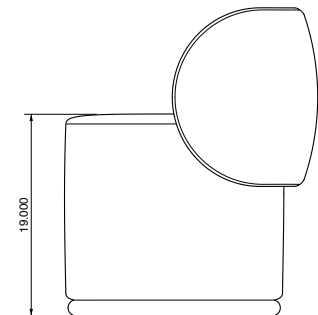

Finn Dining Chair

A timeless swivel dining chair designed for versatility and comfort.

Shown in Teddy Mohair by Pierre Frey with natural walnut base.

Overall Dimensions: 24"W x 24"D x 29"H

Seat Height: 19"

Seat Depth: 20"

Fabric: COM/COL: 4 YDS

Base: Material and finish available upon request

8-10 week lead time

Made by hand in NYC

For Ordering Please Contact:

john@parcparcparc.com

203.915.2535