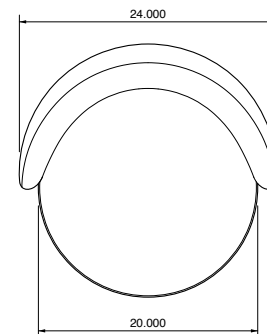

Finn Dining Chair

A timeless swivel dining chair designed for versatility and comfort.

Shown in Teddy Mohair by Pierre Frey with natural walnut base.

Overall Dimensions: 24"W x 24"D x 29"H

Seat Height: 19"

Seat Depth: 20"

Fabric: COM/COL: 4 YDS

Base: Material and finish available upon request

8-10 week lead time

Made by hand in NYC

For Ordering Please Contact:

john@parcparcparc.com

203.915.2535